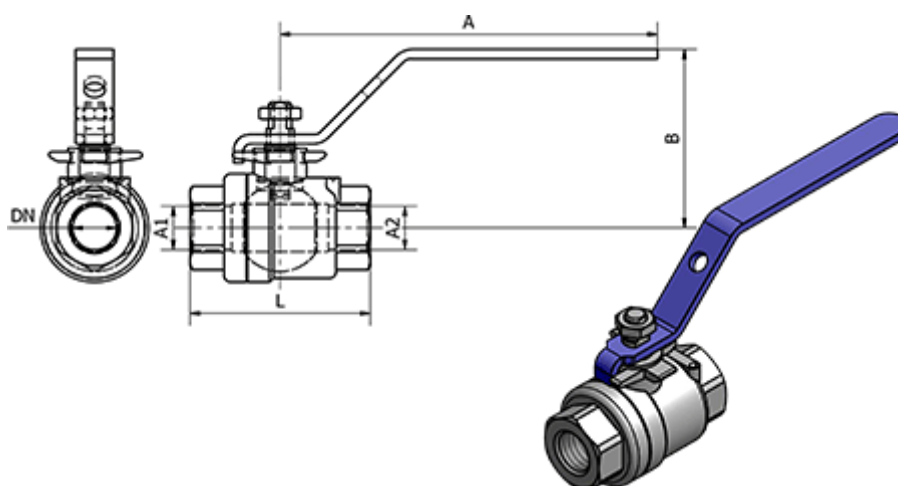

Data Sheet

Article number: 58639506E

Description: Ball Valve 395.06-E, - G 1 1/4"
Ball Valve

Measures

A	= 153
B	= 81
DN	= 32
L	= 90
Thread A1	= G 1 1/4"
Thread A2	= G 1 1/4"